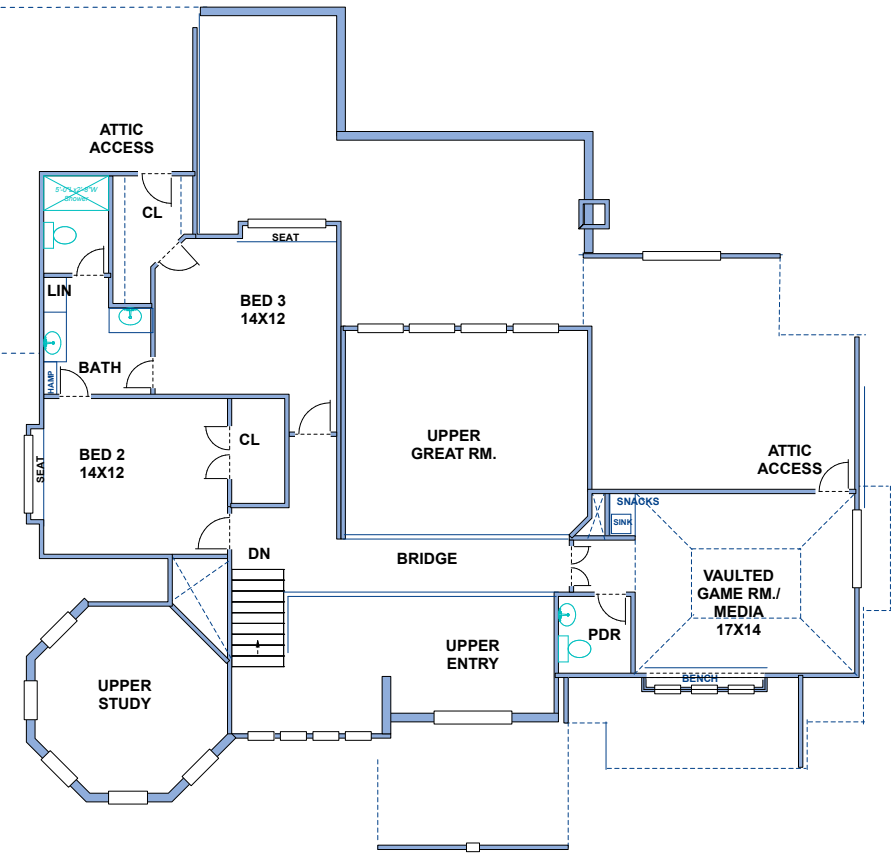

2586 SQFT MAIN VNR.
 1060 SQFT UP
 3646 SQFT TTL
 103X65FT

PLAN 30123

CREATIVE HOME DESIGNS, LLC
 www.chdhomeplans.com
 © Plan copyright by designer